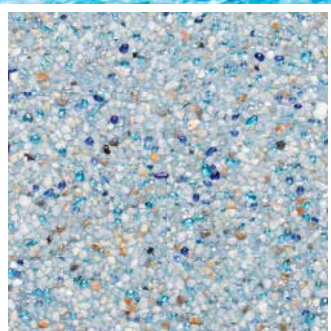

**StoneScapes® Small
Puerto Rico Blend**

Aqua White

Pool Finish

Sparkling sky-blue pool water is yours with this blend of iridescent glass beads and pebbles.