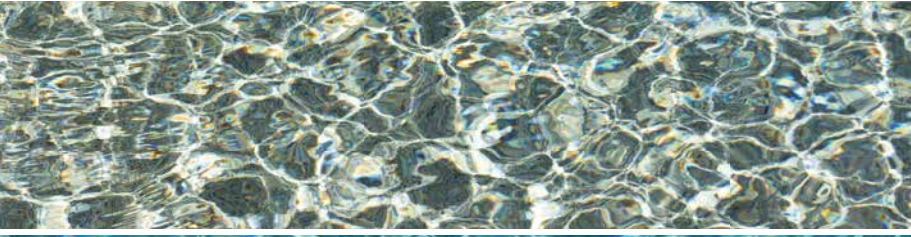

Blue Gray

Blue Gray Pool Finishes
= Blue Gray Watercolor

Dark Blue

Dark Blue Pool Finishes
= Dark Blue Watercolor

Deep Dark Green

Black Pool Finishes
= Deep Dark Green Watercolor

First, Decide...

whether you would like the water in your pool to appear blue or green.

For water that appears primarily blue,

select a finish with white, blue or gray pigment.

For water that appears primarily green,

look for green, tan, brown or black pigment.

Low Sun
Dawn

Sunny Sky
Morning

Subtle Changes