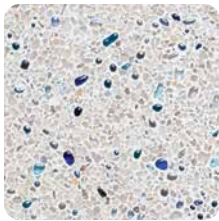

StoneScapes®
Small
Puerto Rico
Blend

Midnight
Blue

Pool Finish

Pool Elements featured on this page:

Geometric angles with layers upon layers of rustic stone surround cool blue water and a single ring of fire.

- Pool Finish: StoneScapes French Gray
- Pool & Spa Tile: Terrasini | Terra Blue
- Decking: Belgard® Lafitt Rustic Slab | Avondale
- Coping: Ivory Travertine
- Pergola with seating
- Tanning ledge
- Raised deck with spillover spa and firepit
- Landscape Lighting

Scan the QR Code

to see more
of this pool
finish.

❧
❧
Micro Puerto Rico Blend
❧
❧

White

Summit Blue

Lake Tekapo

French Gray

Kenai Gray

Aqua Blue

Moraine

Black

Enjoy the rustic splendor of a pebble pool finish featuring rich, vibrant colors, and the silky smooth texture that only a small aggregate pool finish can provide.

StoneScapes Puerto Rico Blend Aqua Blue