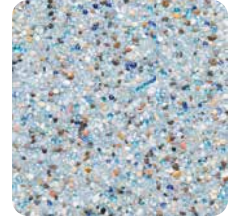

3 Bags

Aqua White 3

Samples shown with a 2 bag formula

Aqua Cool

Sand

Aqua Blue

Caribbean Blue

French Gray

Tahoe Blue

Tropics Blue*

Midnight Blue

Black

StoneScapes Aqua Blue Mini Pebble

Regular & Mini Pebbles

White

White **Mini**