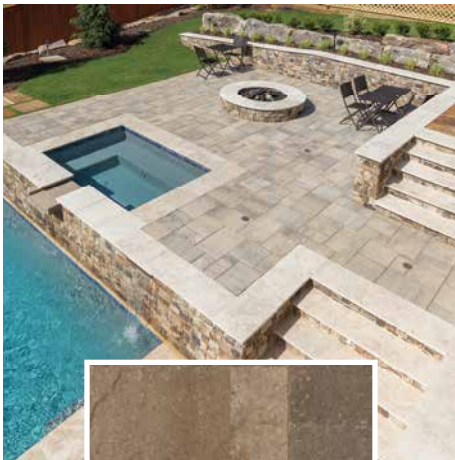

Pool Elements featured on this page:

Geometric angles with layers upon layers of rustic stone surround cool blue water and a single ring of fire.

- Pool Finish: StoneScapes French Gray
- Pool & Spa Tile: Terrasini | Terra Blue
- Decking: Belgard® Lafitt Rustic Slab | Avondale
- Coping: Ivory Travertine
- Pergola with seating
- Tanning ledge
- Raised deck with spillover spa and firepit
- Landscape Lighting

Scan the QR Code

to see more
of this pool
finish.