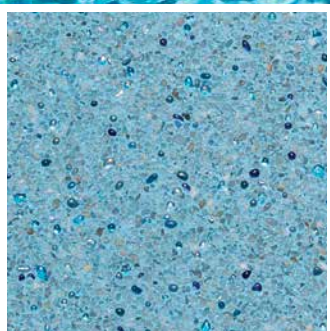

StoneScapes®

Tropics Blue

Pool Finish

Water Color

StoneScapes®
Mini
White
Pool Finish

Clean lines call for crystal clear water created by a StoneScapes White mini pebble pool finish.

**StoneScapes® Small
Puerto Rico Blend**