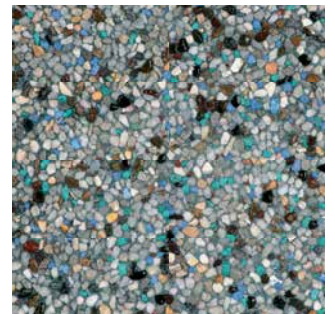

StoneScapes®

Tropics Blue

Pool Finish

Water Color

StoneScapes®
Mini
White
Pool Finish

Clean lines call for crystal clear water created by a StoneScapes White mini pebble pool finish.

**StoneScapes® Small
Puerto Rico Blend**