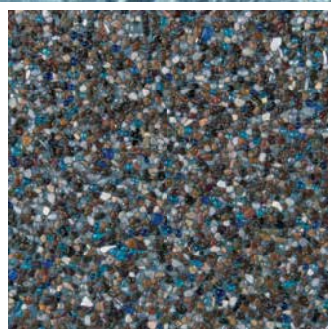

StoneScapes®
French Gray
Pool Finish

Bask in the crystal clear light blue waters created by a StoneScapes French Gray pool finish accented by your favorite NPT tile.

StoneScapes®

Tahoe Blue

Pool Finish

One of our most popular colors for more than two decades, StoneScapes Tahoe Blue creates a classic water color everyone will love.