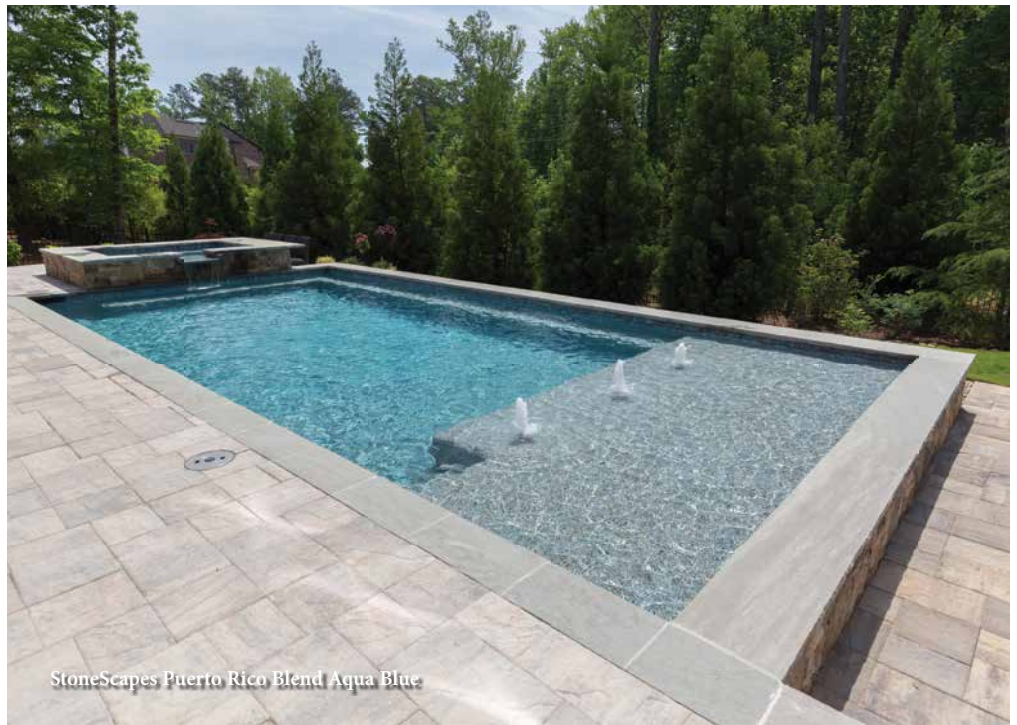

Aqua Blue

Moraine

Black

Enjoy the rustic splendor of a pebble pool finish featuring rich, vibrant colors, and the silky smooth texture that only a small aggregate pool finish can provide.

StoneScapes Puerto Rico Blend Aqua Blue