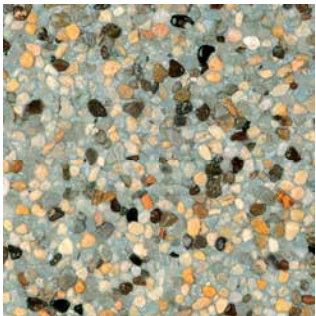

Low Sun
Dawn

Sunny Sky
Morning

Subtle Changes

in the appearance, created by the play of sunlight and shade, are part of the **inherent beauty** of your pool finish.

The color of your Pool Water will be **Uniquely Yours.**

Visit: nptpool.com