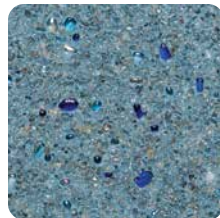

- Pool Finish: StoneScapes French Gray
- Pool & Spa Tile: Terrasini | Terra Blue
- Decking: Belgard® Lafitt Rustic Slab | Avondale
- Coping: Ivory Travertine
- Pergola with seating
- Tanning ledge
- Raised deck with spillover spa and firepit
- Landscape Lighting

Scan the QR Code

to see more
of this pool
finish.

❧
❧
Micro Puerto Rico Blend
❧
❧

White

Summit Blue

Lake Tekapo

French Gray

Kenai Gray

Aqua Blue

Moraine

Black

Enjoy the rustic splendor of a pebble pool finish featuring rich, vibrant colors, and the silky smooth texture that only a small aggregate pool finish can provide.

StoneScapes Puerto Rico Blend Aqua Blue