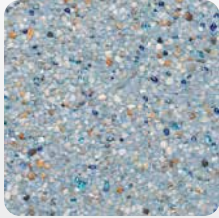

Small Puerto Rico Blend

1 Bag

Aqua White 1