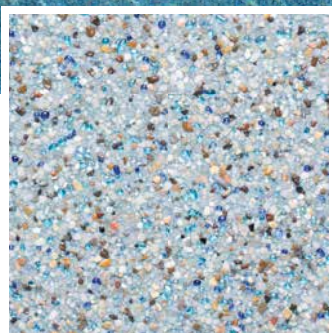

StoneScapes®

Tropics Blue

Pool Finish

Water Color

StoneScapes®
Mini
White
Pool Finish

Clean lines call for crystal clear water created by a StoneScapes White mini pebble pool finish.

**StoneScapes® Small
Puerto Rico Blend**

Hokitika Gorge

Pool Finish

Slide into a brand new NPT Pool Finish color!
This inviting water color is created with a proprietary
Puerto Rico Blend of turquoise pigment and
white pebbles.

**StoneScapes® Small
Puerto Rico Blend**

Aqua White

Pool Finish

Sparkling sky-blue pool water is yours with this blend of iridescent glass beads and pebbles.

StoneScapes® Small
Puerto Rico Blend

Aqua Blue

Pool Finish

This stunning geometric poolscape features StoneScapes Aqua Blue Puerto Rico Blend.