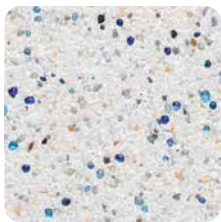

Large Puerto Rico Blend

Samples shown with a 2 bag formula

Aqua Cool

1 Bag

2 Bags

3 Bags