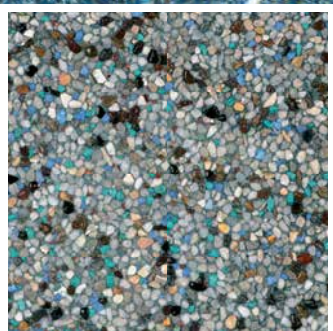

Aqua White

Pool Finish

Sparkling sky-blue pool water is yours with this blend of iridescent glass beads and pebbles.

StoneScapes® Small
Puerto Rico Blend

Aqua Blue

Pool Finish

This stunning geometric poolscape features StoneScapes Aqua Blue Puerto Rico Blend.

StoneScapes®
French Gray
Pool Finish

Bask in the crystal clear light blue waters created by a StoneScapes French Gray pool finish accented by your favorite NPT tile.

StoneScapes®

Tahoe Blue

Pool Finish

One of our most popular colors for more than two decades, StoneScapes Tahoe Blue creates a classic water color everyone will love.

**StoneScapes® Small
Puerto Rico Blend**

Midnight Blue

Pool Finish

Water created by StoneScapes Midnight Blue Puerto Rico Blend will make your day!

StoneScapes®
Tropics Blue
Pool Finish

StoneScapes® Regular Tropics Blue pebble pool finish produces dark blue to teal water color. Its rich hue makes it easy to pair with tiles and hardscapes, especially those with green or other earth tones.