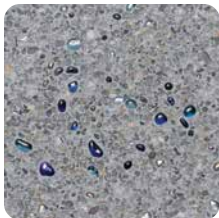

- Pool Finish: StoneScapes French Gray
- Pool & Spa Tile: Terrasini | Terra Blue
- Decking: Belgard® Lafitt Rustic Slab | Avondale
- Coping: Ivory Travertine
- Pergola with seating
- Tanning ledge
- Raised deck with spillover spa and firepit
- Landscape Lighting

Scan the QR Code

to see more
of this pool
finish.

❧
❧
Micro Puerto Rico Blend
❧
❧

White

Summit Blue

Lake Tekapo

French Gray

Kenai Gray

Aqua Blue

Moraine

Black

Enjoy the rustic splendor of a pebble pool finish featuring rich, vibrant colors, and the silky smooth texture that only a small aggregate pool finish can provide.

StoneScapes Puerto Rico Blend Aqua Blue