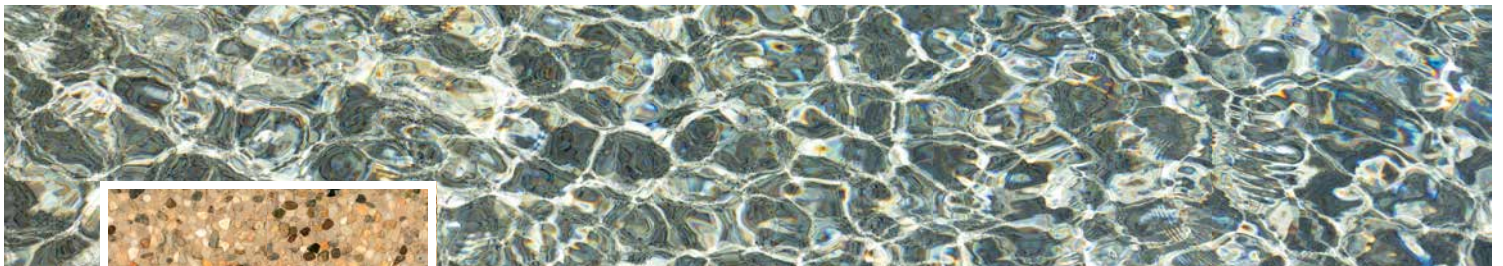

Aqua White

Pool Finish

Sparkling sky-blue pool water is yours with this blend of iridescent glass beads and pebbles.

StoneScapes® Small
Puerto Rico Blend

Aqua Blue

Pool Finish

This stunning geometric poolscape features StoneScapes Aqua Blue Puerto Rico Blend.

StoneScapes®
French Gray
Pool Finish

Bask in the crystal clear light blue waters created by a StoneScapes French Gray pool finish accented by your favorite NPT tile.

StoneScapes®

Tahoe Blue

Pool Finish

One of our most popular colors for more than two decades, StoneScapes Tahoe Blue creates a classic water color everyone will love.

**StoneScapes® Small
Puerto Rico Blend**

Midnight Blue

Pool Finish

Water created by StoneScapes Midnight Blue Puerto Rico Blend will make your day!

StoneScapes®
Tropics Blue
Pool Finish

StoneScapes® Regular Tropics Blue pebble pool finish produces dark blue to teal water color. Its rich hue makes it easy to pair with tiles and hardscapes, especially those with green or other earth tones.

StoneScapes®
Mini
Black
Pool Finish

Black pool finishes create gold water color in shallow areas and dramatic green water color in deeper areas.

StoneScapes®

Sand

Pool Finish

Capture the essence of your favorite vacation spot with the beach-inspired look and pebble texture of StoneScapes® Sand.