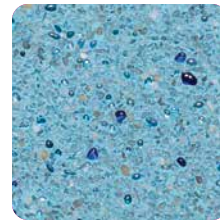

- Pool Finish: StoneScapes French Gray
- Pool & Spa Tile: Terrasini | Terra Blue
- Decking: Belgard® Lafitt Rustic Slab | Avondale
- Coping: Ivory Travertine
- Pergola with seating
- Tanning ledge
- Raised deck with spillover spa and firepit
- Landscape Lighting

Scan the QR Code

to see more
of this pool
finish.

❧
❧
Micro Puerto Rico Blend
❧
❧

White

Summit Blue

Lake Tekapo

French Gray

Kenai Gray

Aqua Blue

Moraine

Black

Enjoy the rustic splendor of a pebble pool finish featuring rich, vibrant colors, and the silky smooth texture that only a small aggregate pool finish can provide.

StoneScapes Puerto Rico Blend Aqua Blue