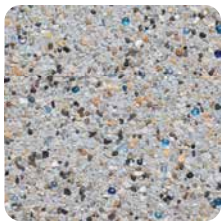

Aqua Blue

Moraine

Black

Enjoy the rustic splendor of a pebble pool finish featuring rich, vibrant colors, and the silky smooth texture that only a small aggregate pool finish can provide.

StoneScapes Puerto Rico Blend Aqua Blue

Large Puerto Rico Blend

Samples shown with a 2 bag formula

Aqua Cool

Sand

Aqua Blue

Caribbean Blue

French Gray

Tahoe Blue

Tropics Blue*

Midnight Blue

Black

1 Bag

Aqua White 1

2 Bags

Aqua White 2

3 Bags