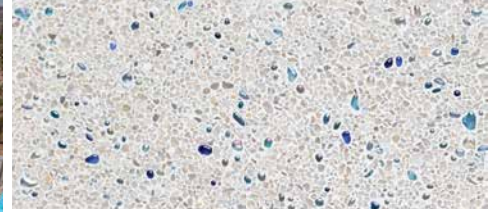

❧
❧
Micro Puerto Rico Blend
❧
❧