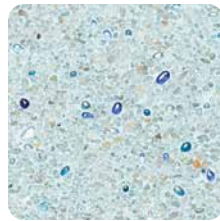

- Pool Finish: StoneScapes French Gray
- Pool & Spa Tile: Terrasini | Terra Blue
- Decking: Belgard® Lafitt Rustic Slab | Avondale
- Coping: Ivory Travertine
- Pergola with seating
- Tanning ledge
- Raised deck with spillover spa and firepit
- Landscape Lighting

Scan the QR Code

to see more
of this pool
finish.

❧
❧
Micro Puerto Rico Blend
❧
❧

White

Summit Blue

Lake Tekapo

French Gray

Kenai Gray

Aqua Blue

Moraine

Black

Enjoy the rustic splendor of a pebble pool finish featuring rich, vibrant colors, and the silky smooth texture that only a small aggregate pool finish can provide.

StoneScapes Puerto Rico Blend Aqua Blue