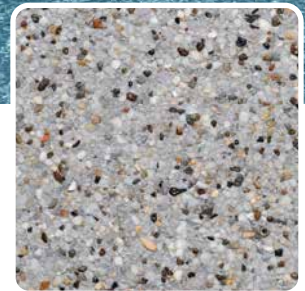

StoneScapes®
Small
Puerto Rico
Blend

Midnight
Blue

Pool Finish

Pool Elements featured on this page:

Geometric angles with layers upon layers of rustic stone surround cool blue water and a single ring of fire.