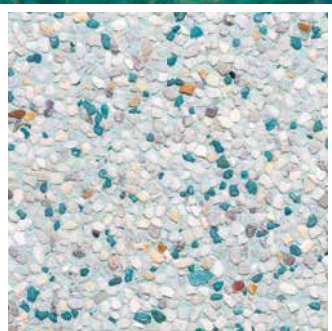

StoneScapes®
French Gray
Pool Finish

Bask in the crystal clear light blue waters created by a StoneScapes French Gray pool finish accented by your favorite NPT tile.

StoneScapes®

Tahoe Blue

Pool Finish

One of our most popular colors for more than two decades, StoneScapes Tahoe Blue creates a classic water color everyone will love.

**StoneScapes® Small
Puerto Rico Blend**

Midnight Blue

Pool Finish

Water created by StoneScapes Midnight Blue Puerto Rico Blend will make your day!

StoneScapes®
Tropics Blue
Pool Finish

StoneScapes® Regular Tropics Blue pebble pool finish produces dark blue to teal water color. Its rich hue makes it easy to pair with tiles and hardscapes, especially those with green or other earth tones.

StoneScapes®
Mini
Black
Pool Finish

Black pool finishes create gold water color in shallow areas and dramatic green water color in deeper areas.

StoneScapes®

Sand

Pool Finish

Capture the essence of your favorite vacation spot with the beach-inspired look and pebble texture of StoneScapes® Sand.

StoneScapes®
Irish Mist
Pool Finish

Escape to the Emerald Coast in your own backyard with a StoneScapes Irish Mist pool finish. And remember, the deeper your pool is, the darker your water will appear.