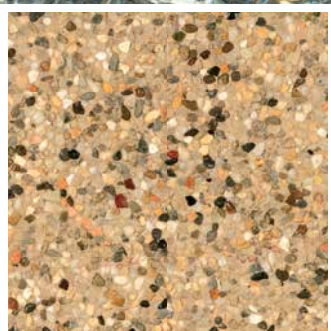

Aqua White

Pool Finish

Sparkling sky-blue pool water is yours with this blend of iridescent glass beads and pebbles.

StoneScapes® Small
Puerto Rico Blend

Aqua Blue

Pool Finish

This stunning geometric poolscape features StoneScapes Aqua Blue Puerto Rico Blend.

StoneScapes®
French Gray
Pool Finish

Bask in the crystal clear light blue waters created by a StoneScapes French Gray pool finish accented by your favorite NPT tile.

StoneScapes®

Tahoe Blue

Pool Finish

One of our most popular colors for more than two decades, StoneScapes Tahoe Blue creates a classic water color everyone will love.

**StoneScapes® Small
Puerto Rico Blend**

Midnight Blue

Pool Finish

Water created by StoneScapes Midnight Blue Puerto Rico Blend will make your day!

StoneScapes®
Tropics Blue
Pool Finish

StoneScapes® Regular Tropics Blue pebble pool finish produces dark blue to teal water color. Its rich hue makes it easy to pair with tiles and hardscapes, especially those with green or other earth tones.

StoneScapes®
Mini
Black
Pool Finish

Black pool finishes create gold water color in shallow areas and dramatic green water color in deeper areas.

StoneScapes®

Sand

Pool Finish

Capture the essence of your favorite vacation spot with the beach-inspired look and pebble texture of StoneScapes® Sand.