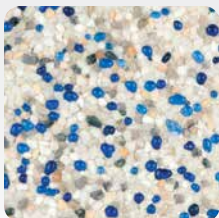

Sand **Mini**

Mauve

Mauve **Mini**

Emerald

Emerald **Mini**

French Gray

French Gray **Mini**

StoneScapes Tahoe Blue Mini Pebble

Regular & Mini Pebbles

Tahoe Blue

Tahoe Blue **Mini**

Midnight Blue

Midnight Blue **Mini**

Cameroon

Mini Only

Tropics Blue

Tropics Blue **Mini**

Black

Black **Mini**

StoneScapes Touch of Glass Tropics Blue

Touch of Glass

1 Bag

2 Bags

3 Bags

Samples shown with a 3 bag formula

Salt & Pepper

Aqua White

Aqua Blue

French Gray

Tahoe Blue

Tropics Blue*

Midnight Blue