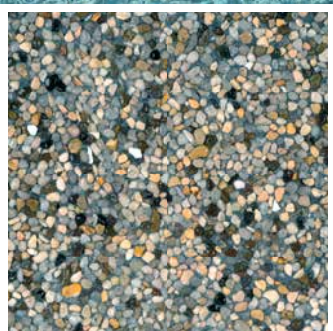

Aqua White

Pool Finish

Sparkling sky-blue pool water is yours with this blend of iridescent glass beads and pebbles.

StoneScapes® Small
Puerto Rico Blend

Aqua Blue

Pool Finish

This stunning geometric poolscape features StoneScapes Aqua Blue Puerto Rico Blend.

StoneScapes®
French Gray
Pool Finish

Bask in the crystal clear light blue waters created by a StoneScapes French Gray pool finish accented by your favorite NPT tile.

StoneScapes®

Tahoe Blue

Pool Finish

One of our most popular colors for more than two decades, StoneScapes Tahoe Blue creates a classic water color everyone will love.