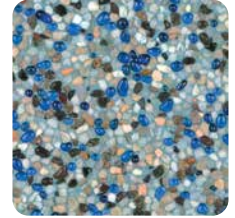

Touch of Glass

1 Bag

2 Bags

3 Bags

Samples shown with a 3 bag formula

Aqua Blue

Note:

Some NPT pool finishes may include abalone shells which cannot be guaranteed against degradation or loss of color.