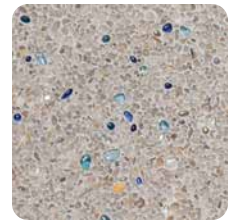

- Pool Finish: StoneScapes French Gray
- Pool & Spa Tile: Terrasini | Terra Blue
- Decking: Belgard® Lafitt Rustic Slab | Avondale
- Coping: Ivory Travertine
- Pergola with seating
- Tanning ledge
- Raised deck with spillover spa and firepit
- Landscape Lighting

Scan the QR Code

to see more
of this pool
finish.

❧
❧
Micro Puerto Rico Blend
❧
❧

White

Summit Blue

Lake Tekapo

French Gray

Kenai Gray

Aqua Blue

Moraine

Black

Enjoy the rustic splendor of a pebble pool finish featuring rich, vibrant colors, and the silky smooth texture that only a small aggregate pool finish can provide.

StoneScapes Puerto Rico Blend Aqua Blue